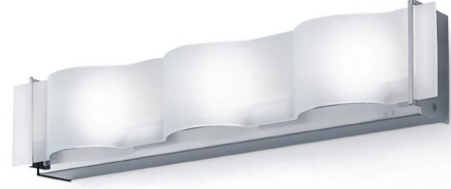

INTERNOS SURFACE

D15003

PROJECT

TYPE

NOTES

QUANTITY

DATE

GENERAL

Series: Internos

Division: Design

Mounting Type: Surface

Mounting Location: Wall

PHYSICAL

Width (mm): 500

Width (in): 19 3/4

Height (mm): 83

Height (in): 3 1/4

Extension (mm): 101

Extension (in): 4

Weight (kg): 2.3

Weight (lbs): 5

Diffuser: White Satin Glass

Fixture Finish: Chrome

Fixture Material: Metal

ELECTRICAL

Number of Lamps: 3

Lamp Type: LED Retrofit / Halogen

Lamp Shape: T4

Bulb Included: Bulb Not Included

Total Output Wattage (W): 18 / 105

Max. Wattage Per Lamp (W): 6 / 35

Lamp Base: G9

Input Voltage (V): 120

LED

OPTICAL

RATINGS AND CERTIFICATIONS

Certified By: CSA Certified to UL and CSA Standards

IP rating: IP20